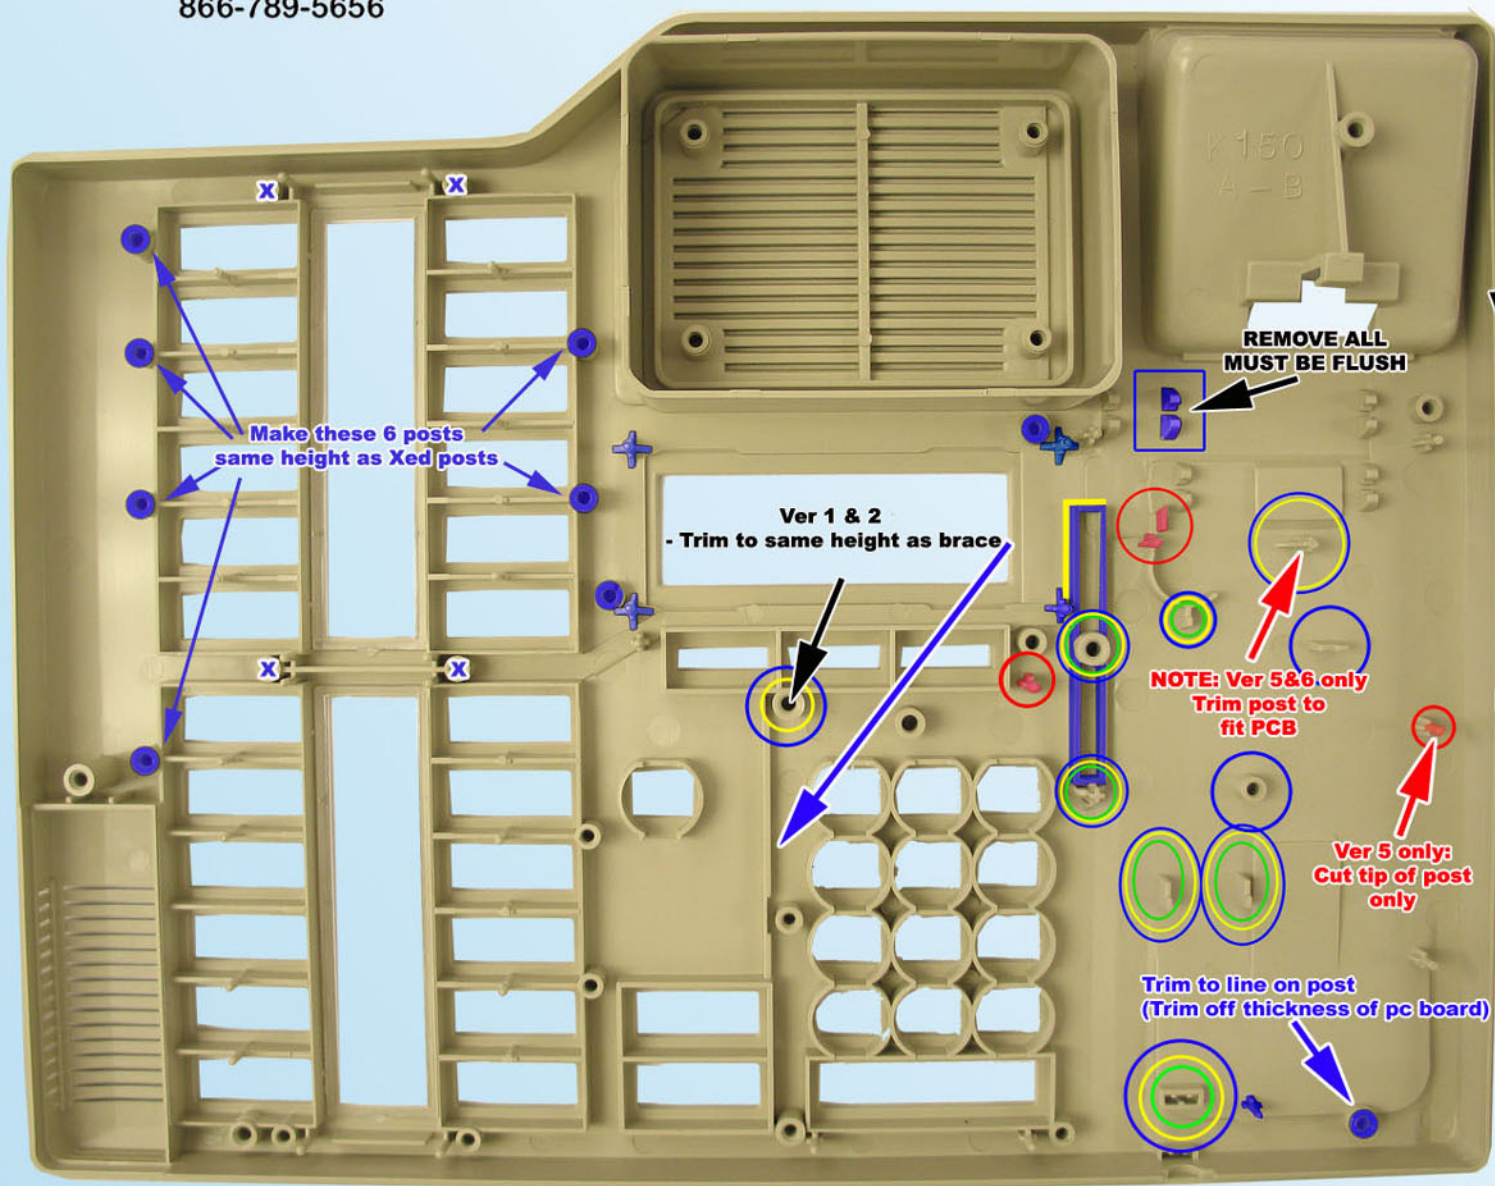

Nortel M7324 Housing Adaption Guide rev 3

Our Part Numbers:

VER 1,2, 3 - OLD STYLE:
HOUSING 36400 (Ash)
HOUSING 36425 (Gray)
HOUSING 36380 (Black)

Version 5,6 - NEW STYLE:
HOUSING 36430 (Ash)
HOUSING 36420 (Gray)
HOUSING 36410 (Black)

Remove all material to ensure that phone components fit properly.

Remove plastic per color chart:

VERSION 1 - BLUE

VERSION 2 - YELLOW

VERSION 3 - GREEN

VERSION 5 & 6 - RED