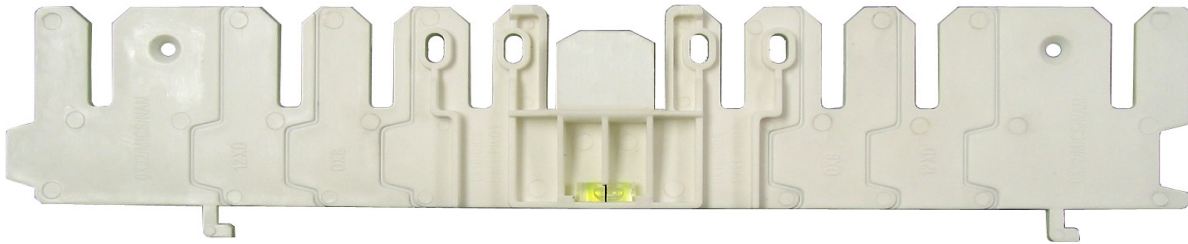

Nortel Universal Wall Bracket

(WALL BRCKT 36000)

The Universal Wall Bracket is designed to be "snapped off" to fit your application.

Each size is identified on the front of the bracket with raised lettering.

Pencil lead was used to make markings visible for photo.

Simply snap the ends off to achieve the correct size.

Some plastic residue may be left behind. This will not necessarily interfere with future spacing, but you may trim the excess if desired.
